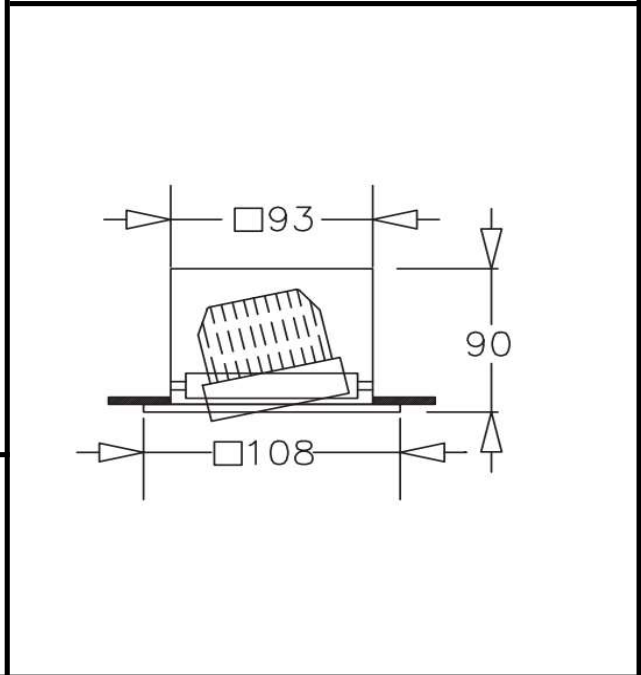

Sovitron Interior Pvt.Ltd.

Model Name	Element Single Head / DLTEESHDR1-15
Description	Downlighter

Technical description	Image
-----------------------	-------

Dimension	Outer Dia=108mm Cutout Dia=93mm H=90mm
Frame	Aluminium die-cast
Color Tempertaure	4000K
Power	15W
Total Luminous Flux	1350 lm
Efficacy	90 lm/W
IP rating	50
Color Rendering	≥80
Mounting	Recessed
Beam angle	15°/24°/38°
Diffuser/Lens	Lens
Dimming	NON-Dimmable
Operating Voltage	220-240 VAC
Standard Lifetime	L70 minimum at 50,000 burning hours

Remarks:-

Dimension diagram

Address: Plot #7 Saroorpur-Nangla Industrial Area,Ballabgarh-Sohna Road,Faridabad-121005
Email: info@sovitron.com